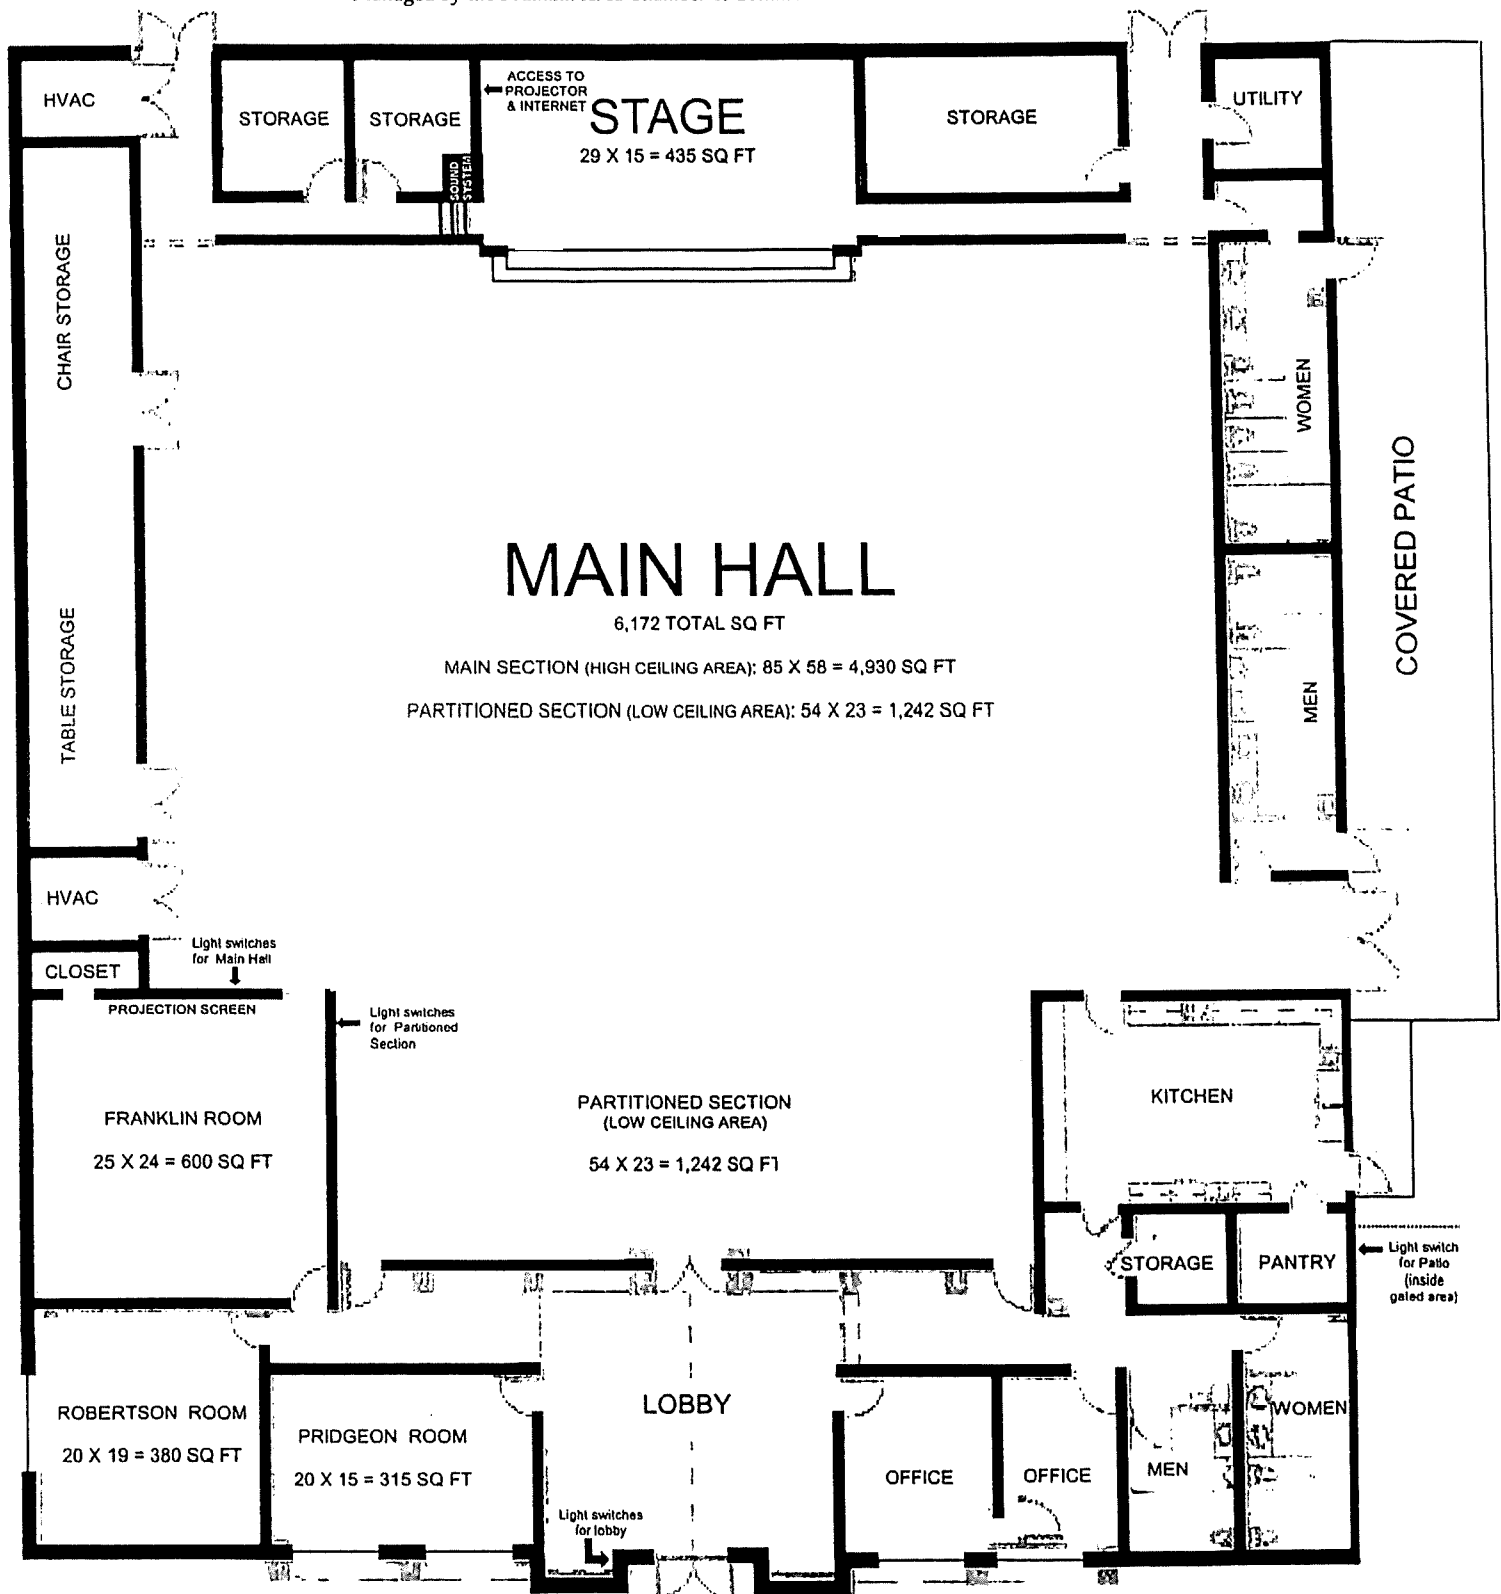

# Pridgeon Community Center

Managed by the Franklin Area Chamber of Commerce

P.O. Box 126  
351 Cooks Lane  
Franklin, TX 77856  
Phone: 979-828-8276

- Community Center has:
- ▶ Wireless Internet throughout building
  - ▶ 60" round tables
  - ▶ 30" x 96" rectangular tables
  - ▶ tables seat up to 8 people